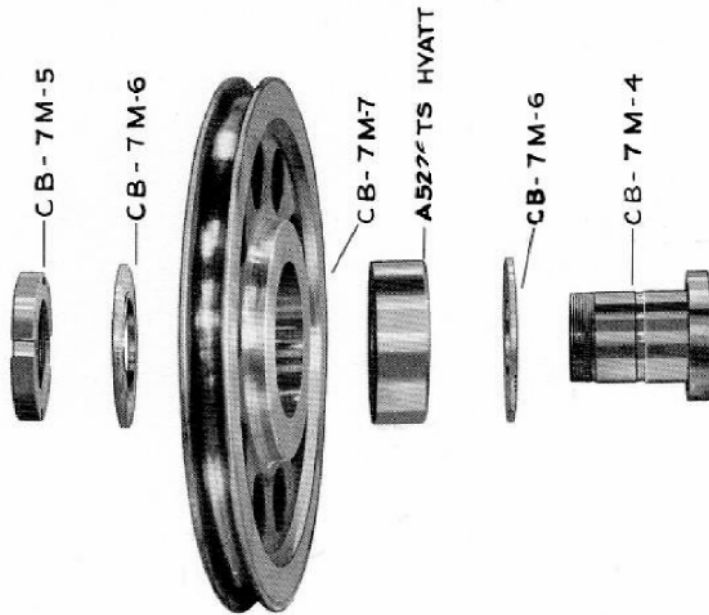

PARTS LIST

CROWN BLOCK ASSEMBLY

SPENCER PORTA-RIG MODEL 7000

FOR REFERENCE ONLY
For **SPENCER-HARRIS** Parts
Call **1-870-234-3264**
Magnolia, Arkansas