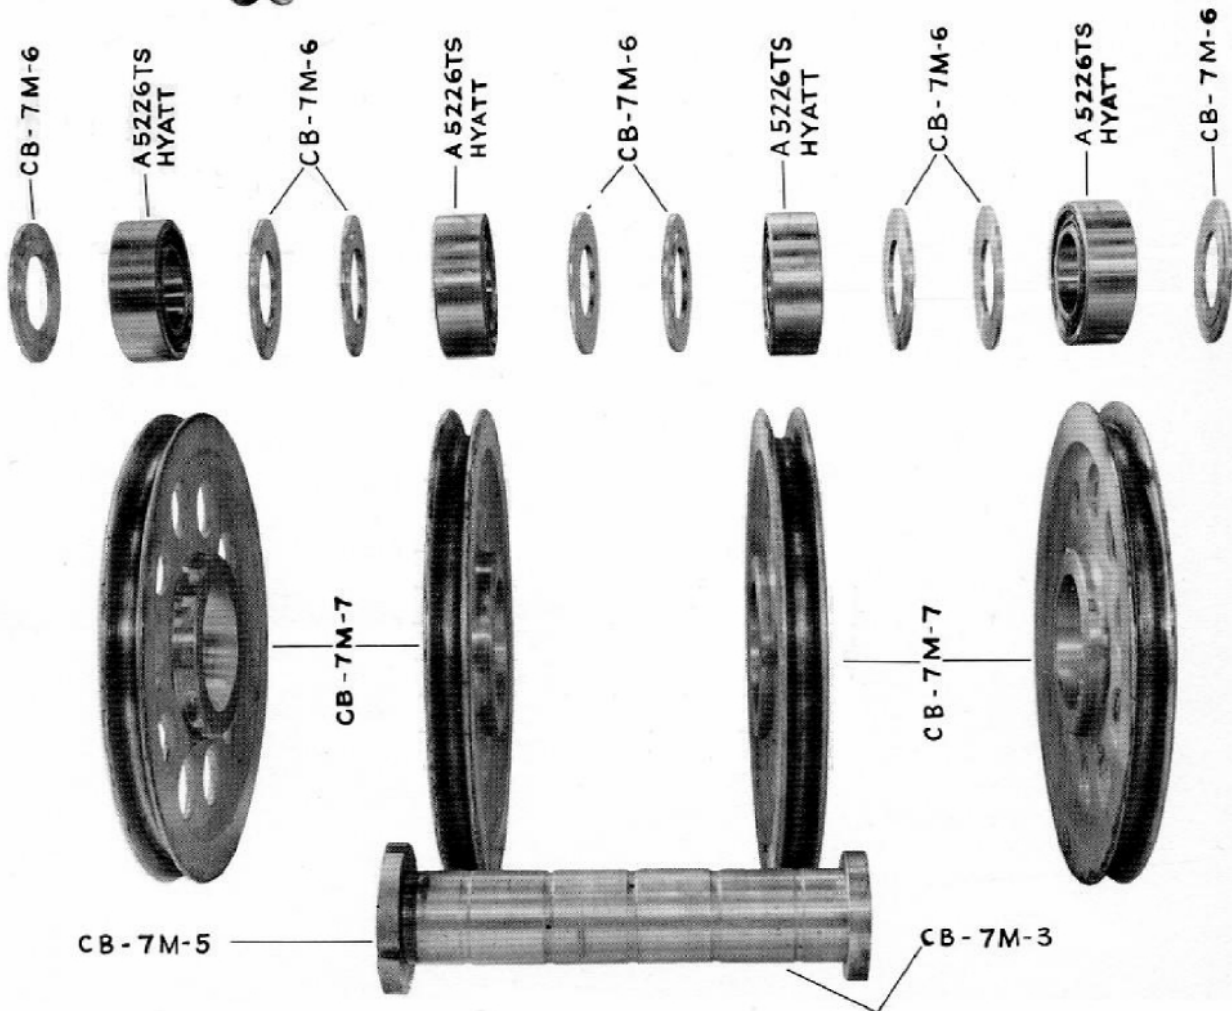

PARTS LIST

CROWN BLOCK ASSEMBLY

SPENCER PORTA-RIG MODEL 7000

FOR REFERENCE ONLY
For **SPENCER-HARRIS** Parts
Call **1-870-234-3264**
Magnolia, Arkansas