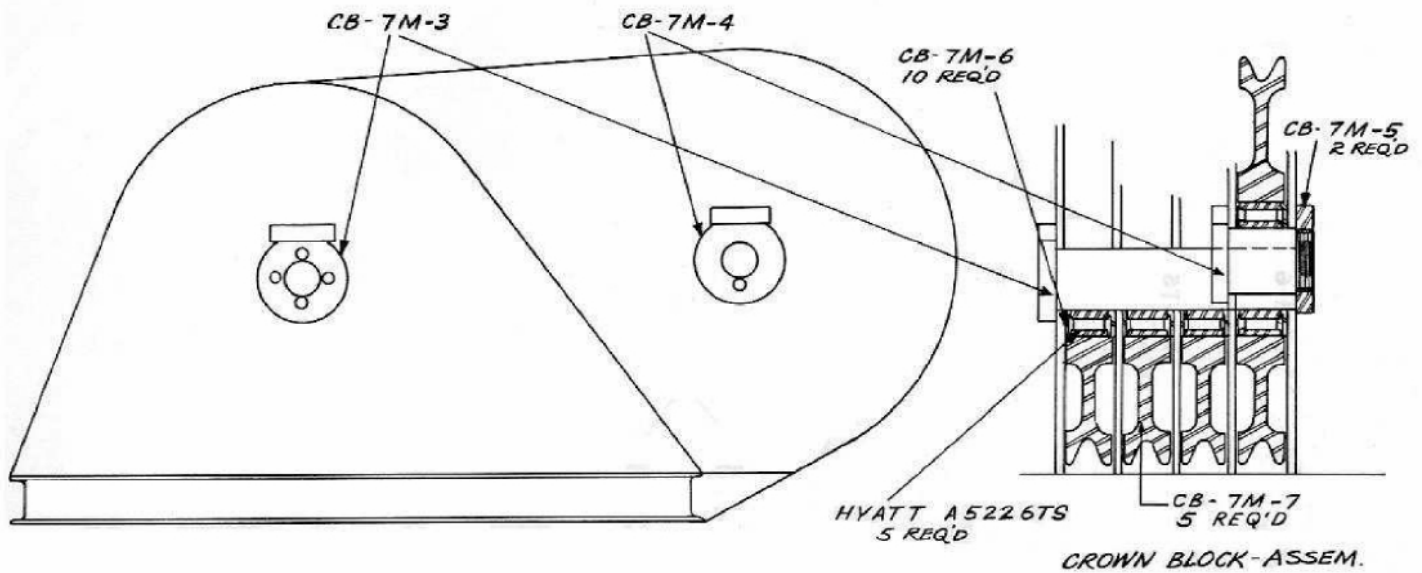

# PARTS LIST

### SCHEMATIC DIAGRAM

Part No.	Description	No. Req'd
CB-7MA	Complete Crown Block Assembly	
CB-7M-7	Sheave — 28"	5
CB-7M-4	Pin — Short	1
CB-7M-3	Pin — Long	1
CB-7M-5	Nut — Pin	2
CB-7M-6	Washer — Thrust	10
A5226TS	Bearing — Hyatt	5