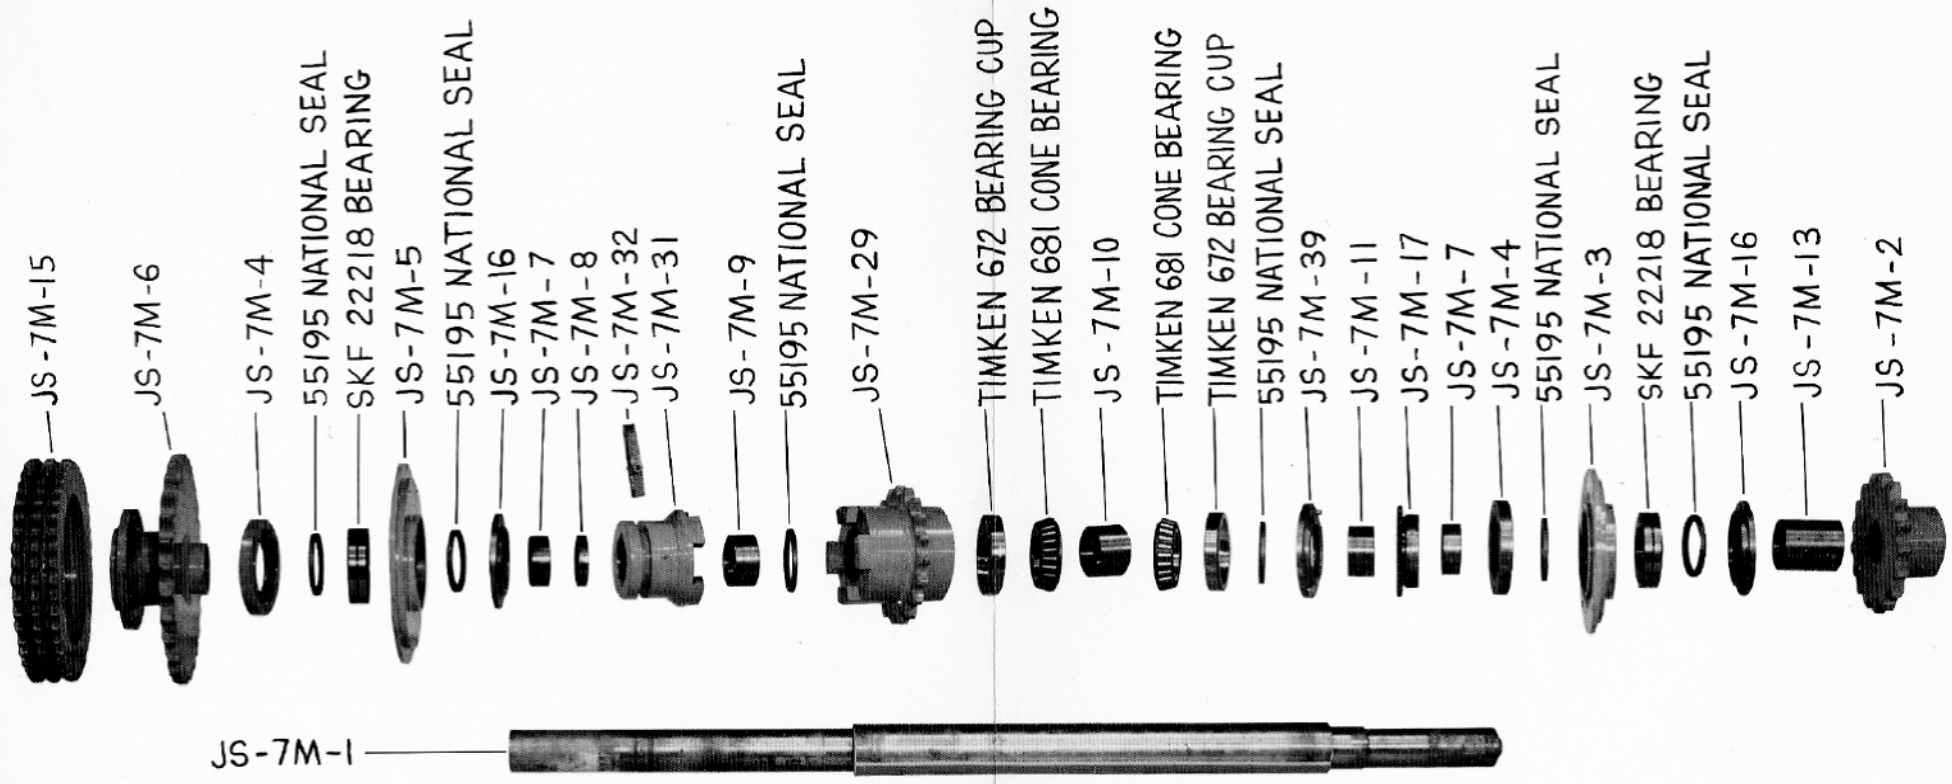

PARTS LIST

JACK SHAFT PARTS

SPENCER PORTA-RIG MODEL 7000

Part No.	Description	No. Req'd
JS-7M-1	Shaft	1
JS-7M-15	Drive Sprocket	1
JS-7M-6	Hy-Drive Sprocket	1
JS-7M-4	Bearing Retainer Plate	2
JS-7M-5	Bearing Housing	1
JS-7M-16	Bearing Retainer Plate	2
JS-7M-7	Spacer	2
JS-7M-8	Spacer	1
JS-7M-32	Yoke	1
JS-7M-31	Sliding Jaw Clutch	1
JS-7M-9	Spacer	1

Part No.	Description	No. Req'd
JS-7M-29	Stationary Jaw Clutch	1
JS-7M-10	Spacer	1
JS-7M-39	Bearing Retainer Plate	1
JS-7M-11	Spacer	1
JS-7M-17	Hydraulic Pump Drive Sprocket	1
JS-7M-3	Bearing Housing	1
JS-7M-13	Spacer	1
JS-7M-2	Low Drive Sprocket	1
	SKF 22218 Bearings	2
	55195 Seals	6
	Timken 681 Cones	2
	Timken 672 Cups	2